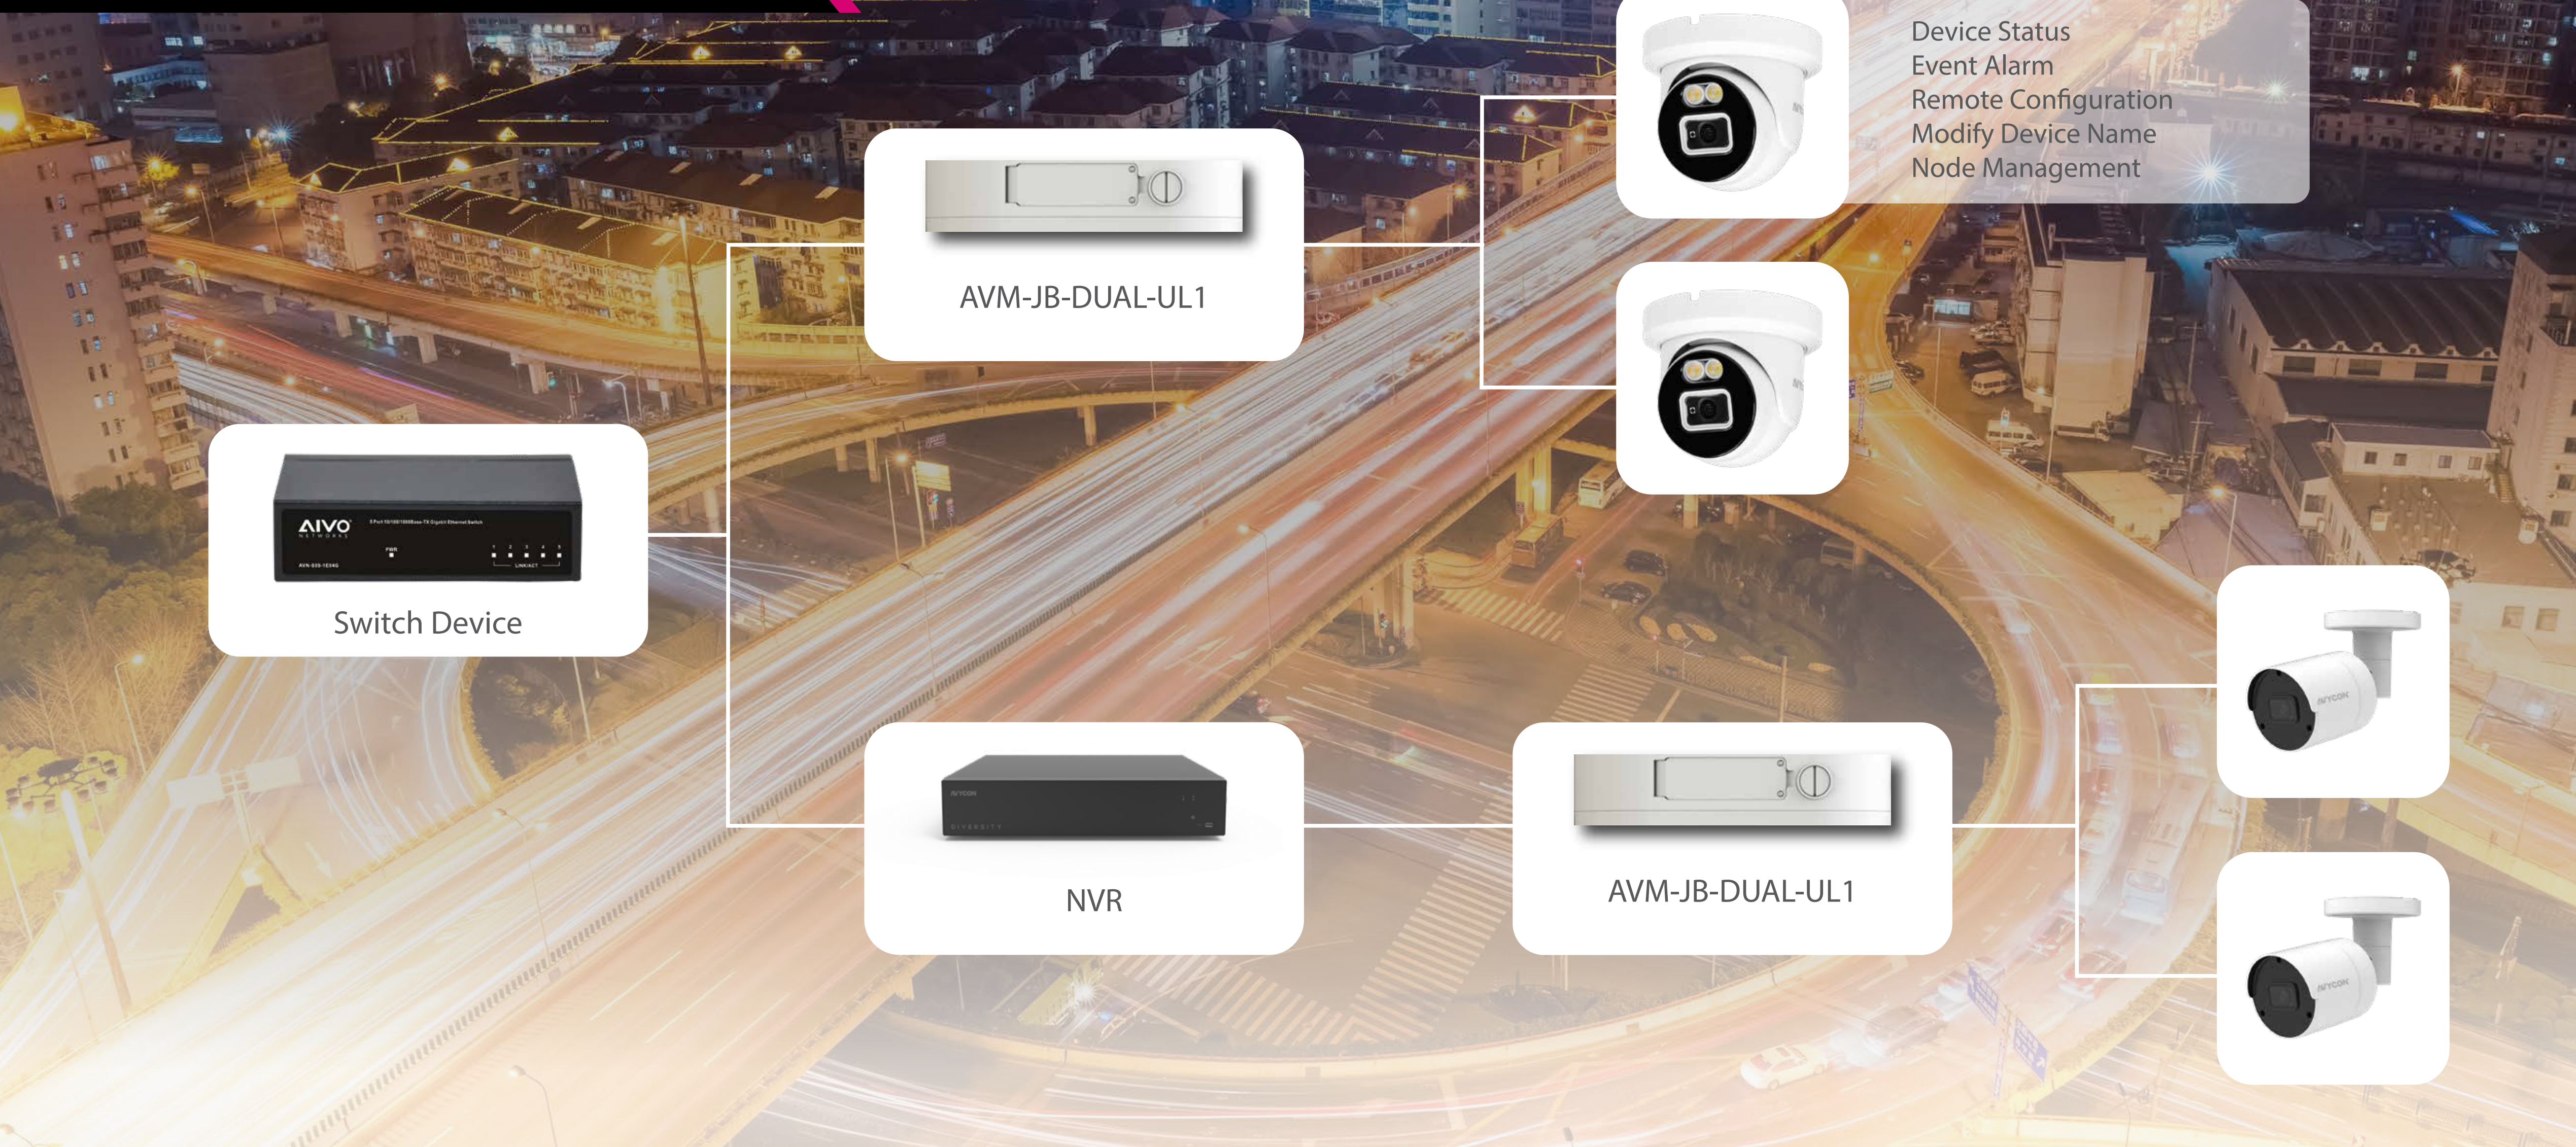

Simplicity made easy,  
one cable for two cameras

**Dual-Camera Junction Box**  
with Built-in PoE Switch

**AVM-JB-DUAL-UL1**

**Solutions**

**One cable connect solution**

**Topological Search**

**Compatible with Multiple Housing**

**Product Usage Rendering**