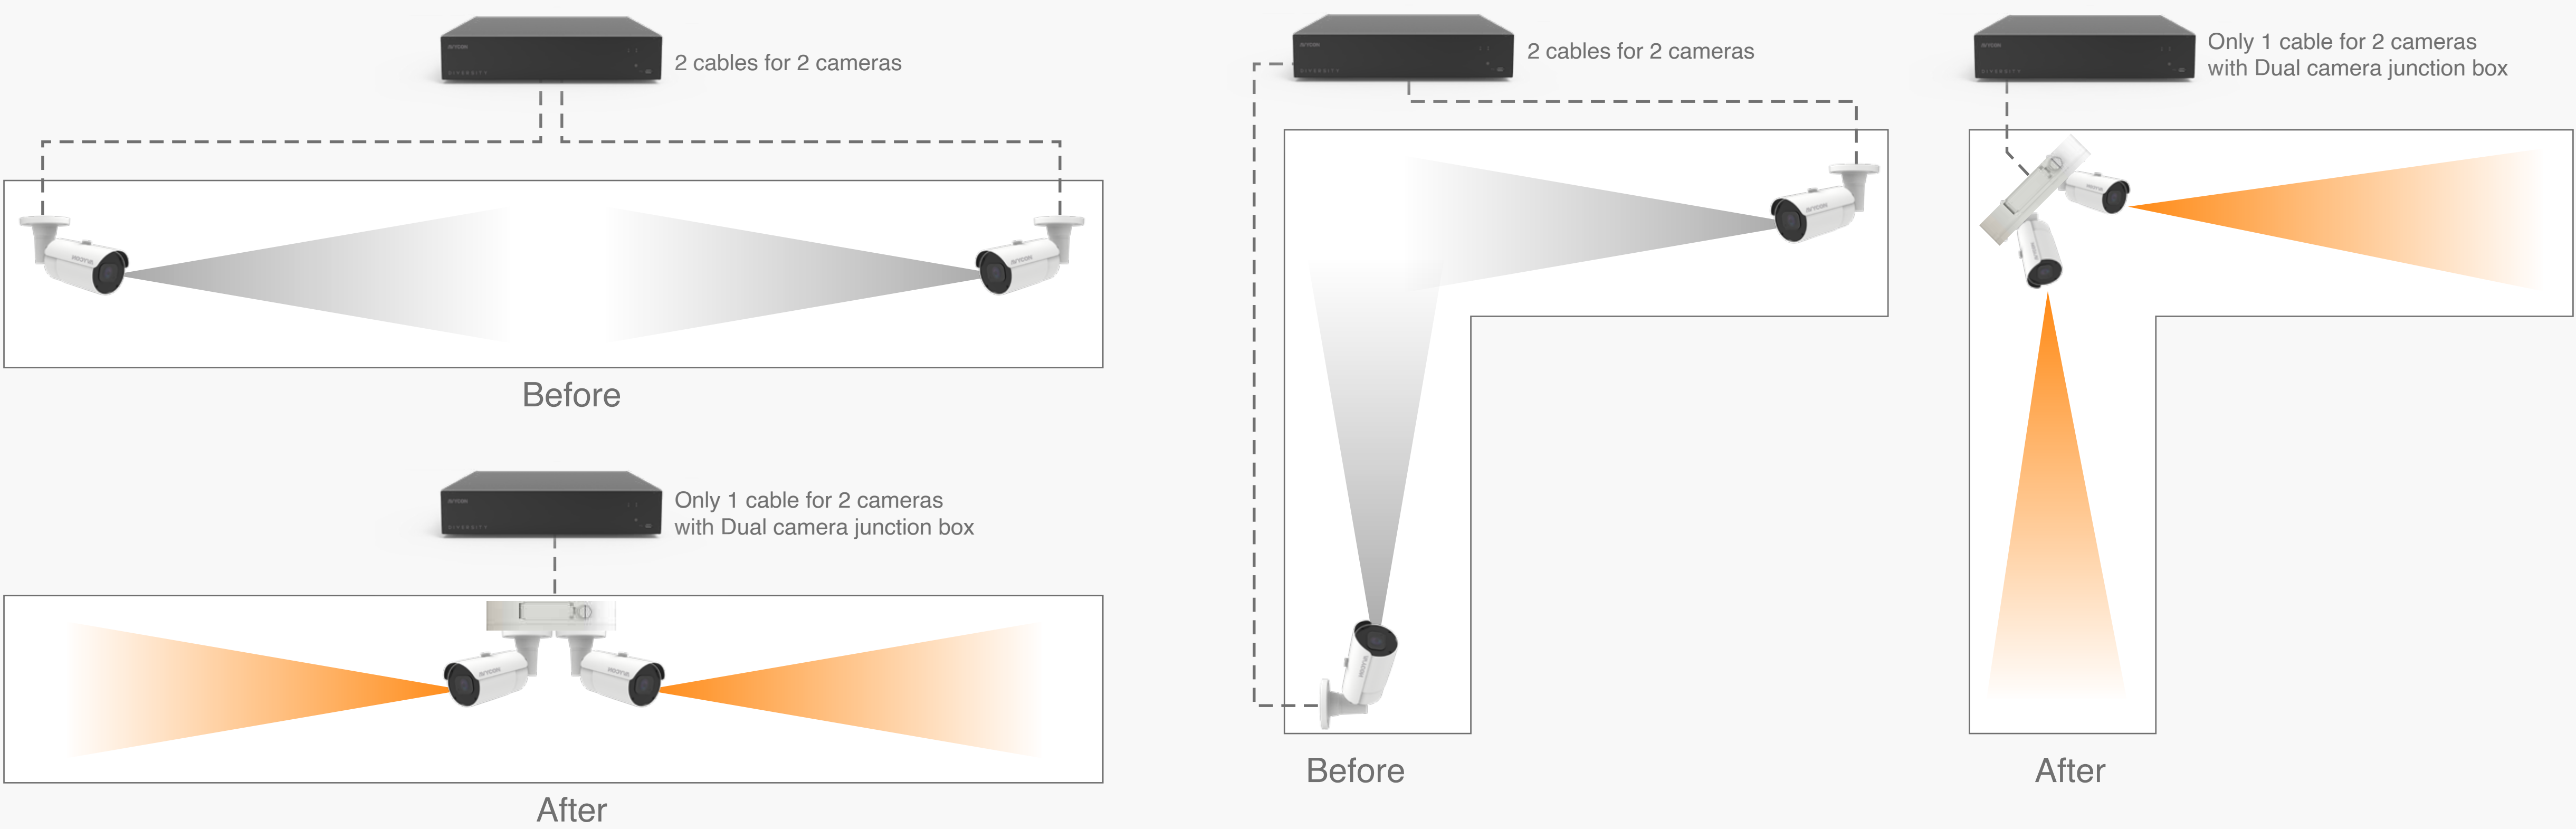

Simplicity made easy,  
one cable for two cameras

**Dual-Camera Junction Box**  
with Built-in PoE Switch

**AVM-JB-DUAL-UL1**

**Solutions**

**One cable connect solution**

**Topological Search**

**Compatible with Multiple Housing**

**Product Usage Rendering**