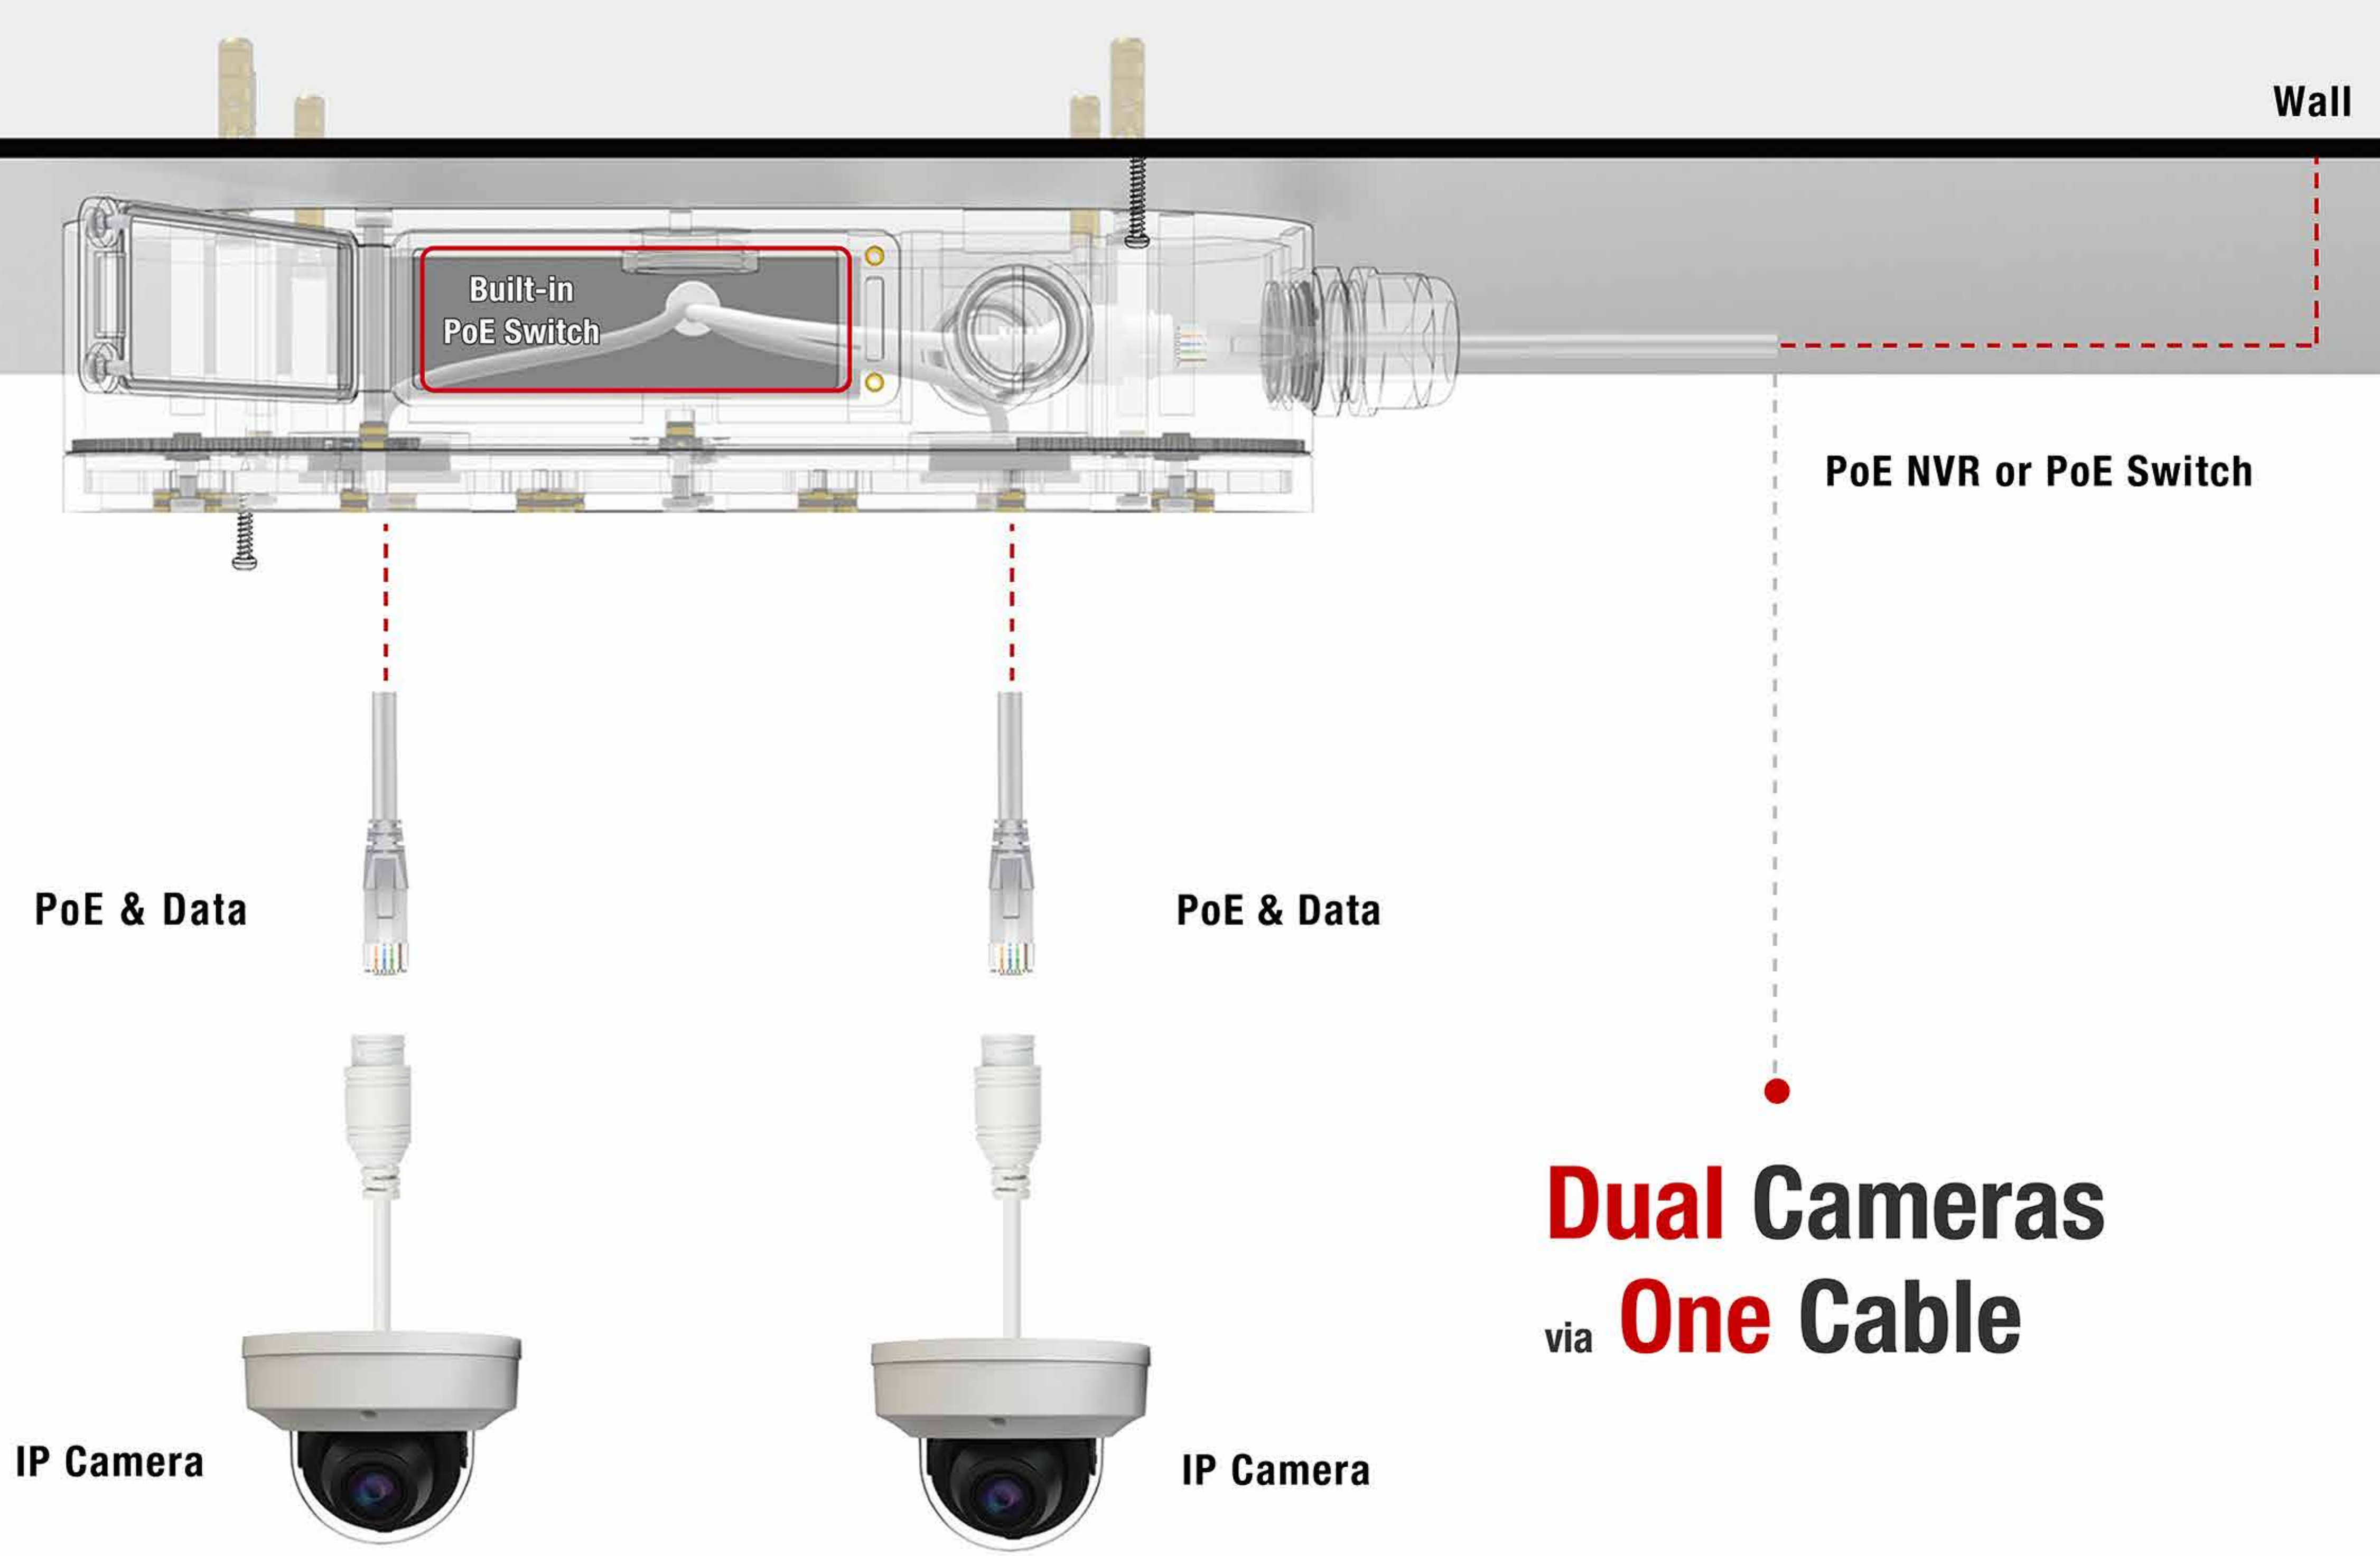

Simplicity made easy,  
one cable for two cameras

**Dual-Camera Junction Box**  
with Built-in PoE Switch

**AVM-JB-DUAL-UL1**

**Solutions**

**One cable connect solution**

**Topological Search**

**Compatible with Multiple Housing**

**Product Usage Rendering**