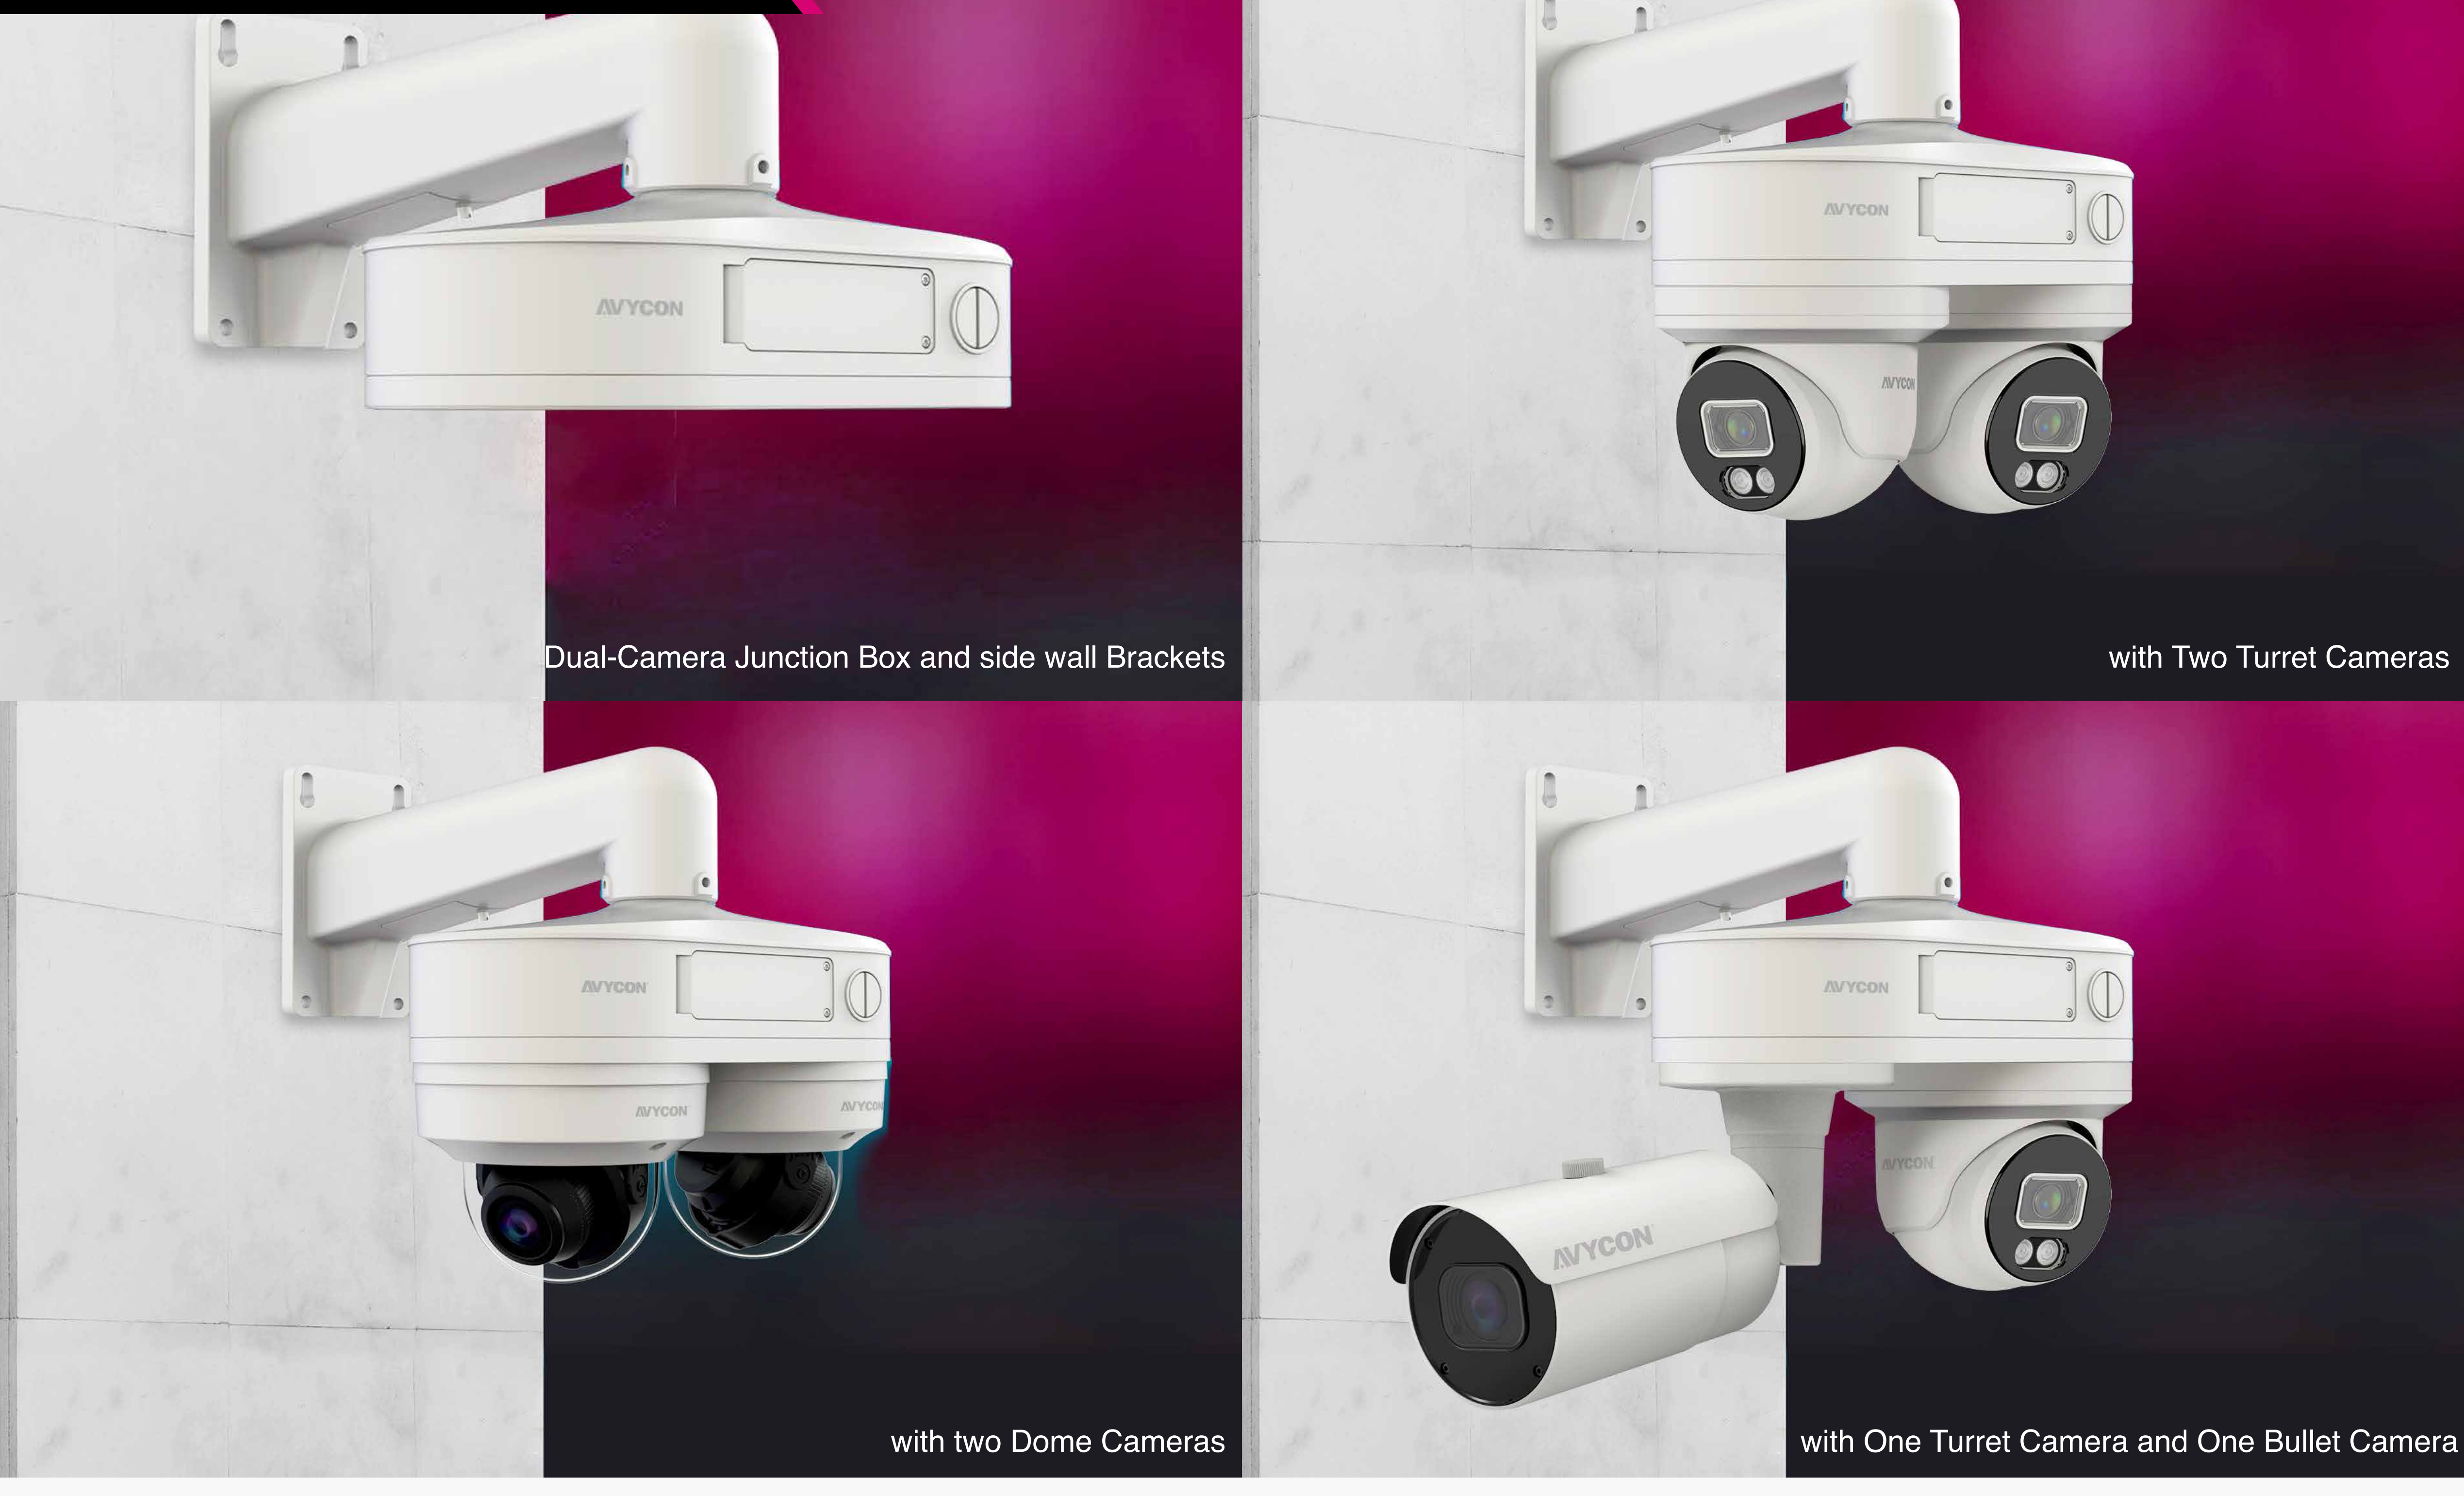

Simplicity made easy,  
one cable for two cameras

**Dual-Camera Junction Box**  
with Built-in PoE Switch

**AVM-JB-DUAL-UL1**

**Solutions**

**One cable connect solution**

**Topological Search**

**Compatible with Multiple Housing**

**Product Usage Rendering**